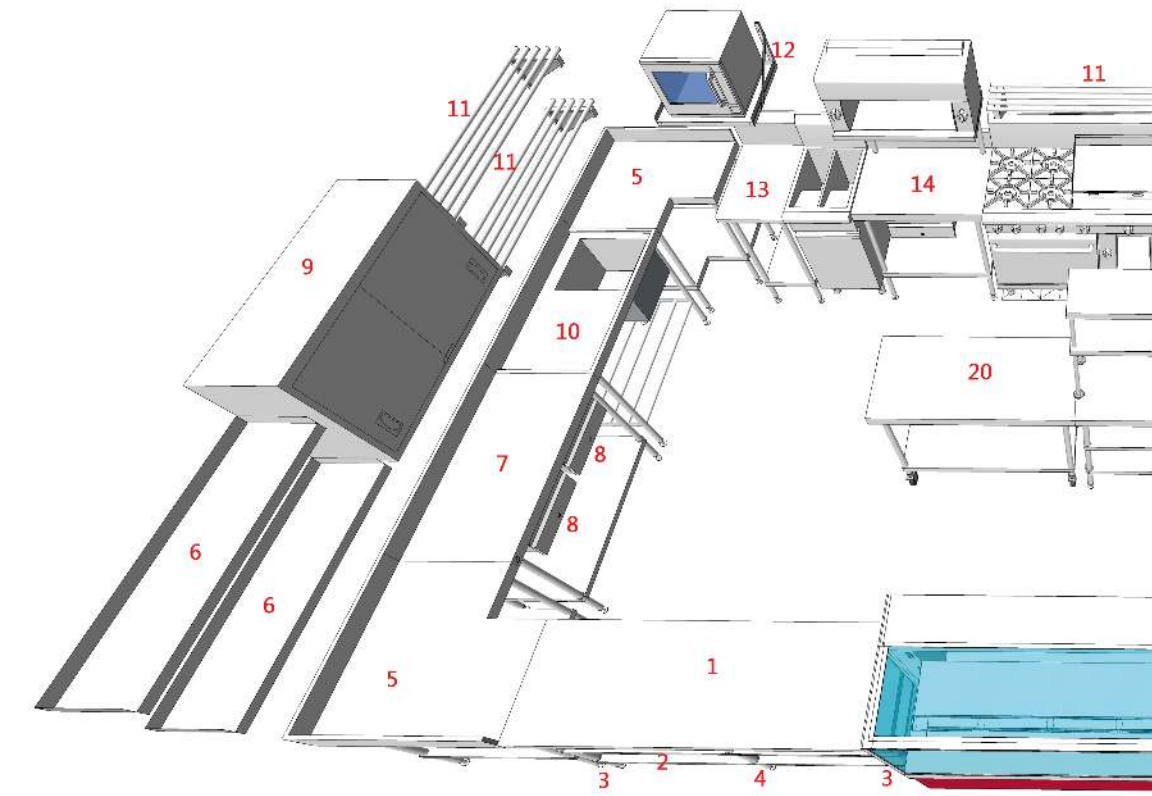

See your local dealer
for immediate delivery