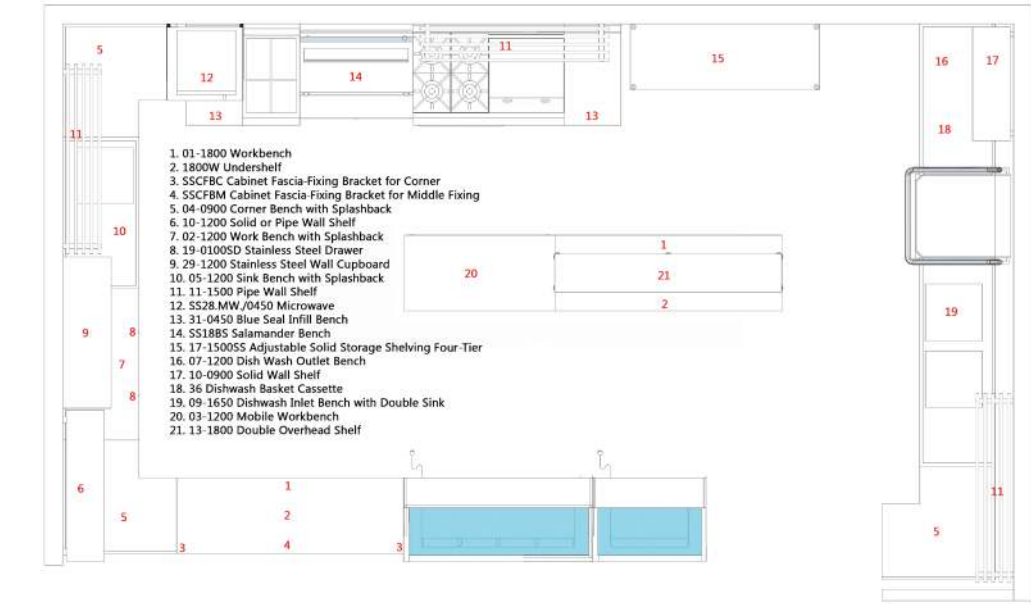

39. Sink Waste and Basket

39-90mm

simply

the best value

SIMPLY STAINLESS

The Conventional System
Custom Stainless Steel Benching – Supplied & Installed
*USD $31,325

The Simply System
Modular Stainless Steel Benching – Supplied & Installed
*USD $15,792
Save *USD $15,533!!!

*pricing based on the above specification as at 2011. Price derived from an average of two Australian independent manufacturers

Specifications 600 & 700 series

Tops

- 1.2mm stainless steel no.4 finish

Cores

- 3.0mm zinc alum

Frames/legs

- 38mm Dia round stainless steel tube stain polished 1.2mm thick.
- Bench height 900mmH

Undershelves

- 1.2mm stainless steel no.4 finish with 'top hat' reinforcement

Bowls

- 1.2mm fully-welded and polished
- 450 x 450 x 300mm deep bowls in all benches to accept 90mm sink waste
- 600 x 450 x 300mm deep bowls in 06-6-2400 and 06-7-2400 only