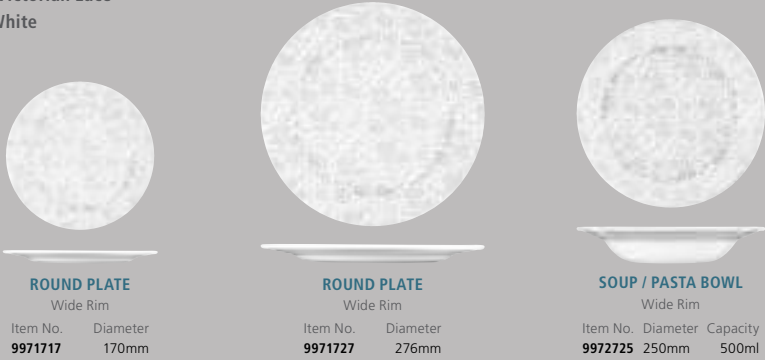

Item No.	Dimensions
9972636	365 x 290mm

MADE IN ENGLAND

VINTAGE PRINTS

Suitable for classical and contemporary cafés and restaurants the "Vintage Prints" add a stylish addition to any table setting.

Pattern: Victorian Lace
Colour: White